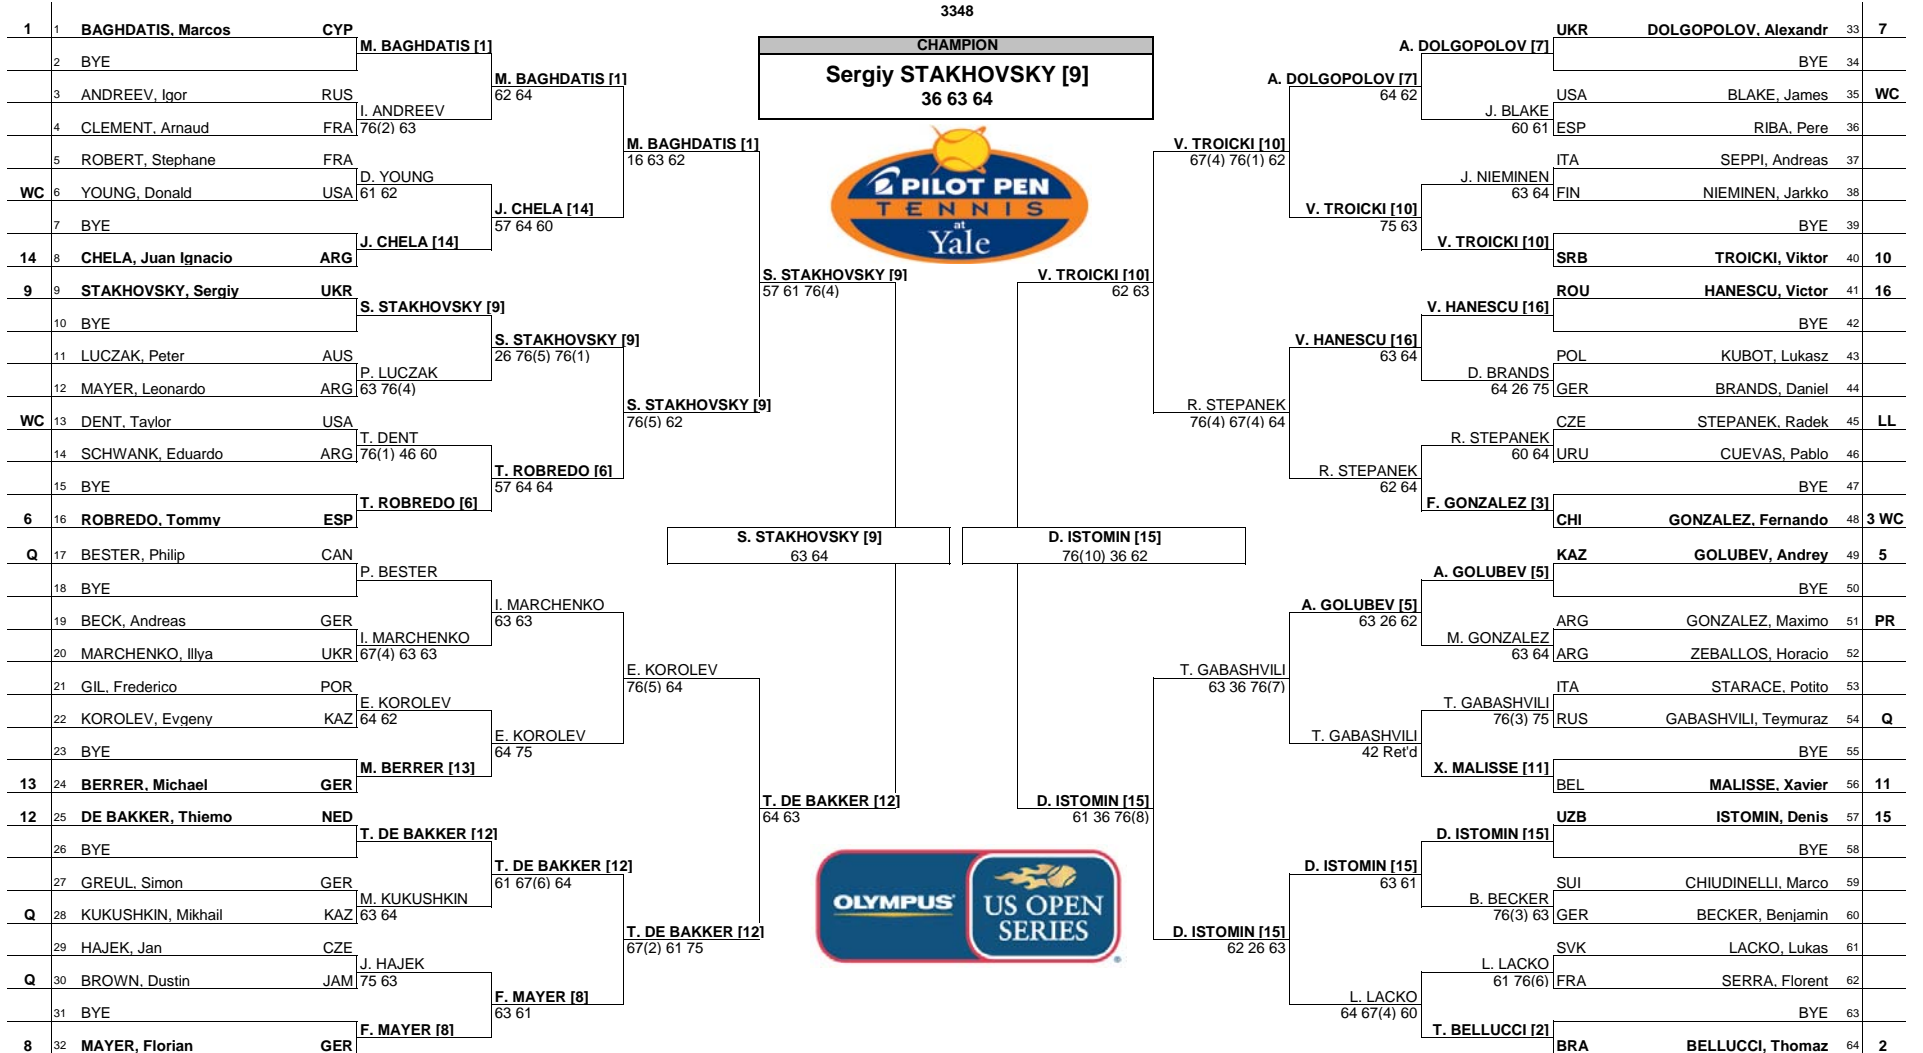

Pilot Pen Tennis at Yale
MAIN DRAW SINGLES

New Haven, CT, USA
 22 - 28 August 2010
 Hard
 \$663,750
 3348

Seeded Players		Seeded Players		Rank	Prize Money	Pts.	Lucky Losers	Retirements/W.O.
1	BAGHDATIS, Marcos	20	9 STAKHOVSKY, Sergiy	46	Winner	\$93,630	250	
2	BELLUCCI, Thomaz	25	10 TROICKI, Viktor	47	Finalists	\$51,300	150	STEPANEK
3	GONZALEZ, Fernando	29	11 MALISSE, Xavier	49	Semi-Finalists	\$28,635	90	FISH-FATIGUE
4	FISH, Mardy	36	12 DE BAKKER, Thiemo	50	Quarter Finalists	\$16,930	45	
5	GOLUBEV, Andrey	38	13 BERRER, Michael	51	3rd Round	\$10,060	20	
6	ROBREDO, Tommy	39	14 CHELA, Juan Ignacio	52	2nd Round	\$5,980	10	
7	DOLGOPOLOV, Alexandr	43	15 ISTOMIN, Denis	53	1st Round	\$3,535	0	
8	MAYER, Florian	45	16 HANESCU, Victor	54				